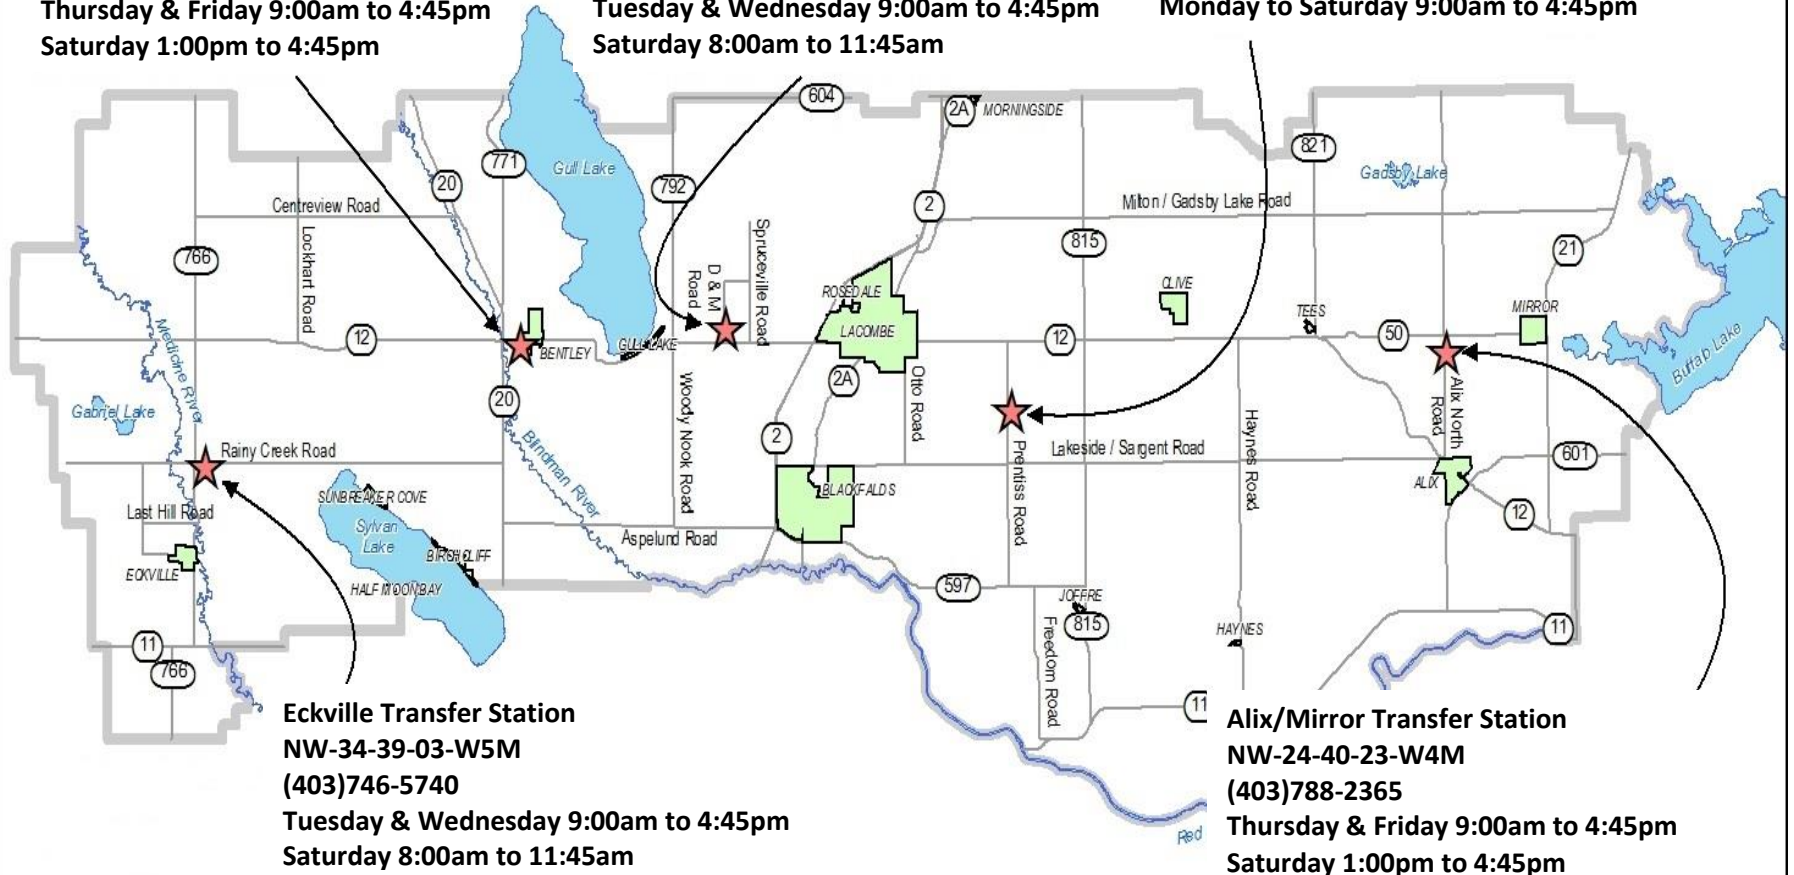

## Bentley Transfer Station

NE-22-40-01-W5M

(403)748-3961

Thursday & Friday 9:00am to 4:45pm

Saturday 1:00pm to 4:45pm

## Spruceville Transfer Station

NW-29-40-27-W4M

(403)782-2828

Tuesday & Wednesday 9:00am to 4:45pm

Saturday 8:00am to 11:45am

## Eckville Transfer Station

NW-34-39-03-W5M

(403)746-5740

Tuesday & Wednesday 9:00am to 4:45pm

Saturday 8:00am to 11:45am

## Alix/Mirror Transfer Station

NW-24-40-23-W4M

(403)788-2365

Thursday & Friday 9:00am to 4:45pm

Saturday 1:00pm to 4:45pm

All transfer stations are closed on the following statutory holidays:  
 New Years Day, Thanksgiving, Good Friday, Remembrance Day,  
 Christmas & Boxing Day.